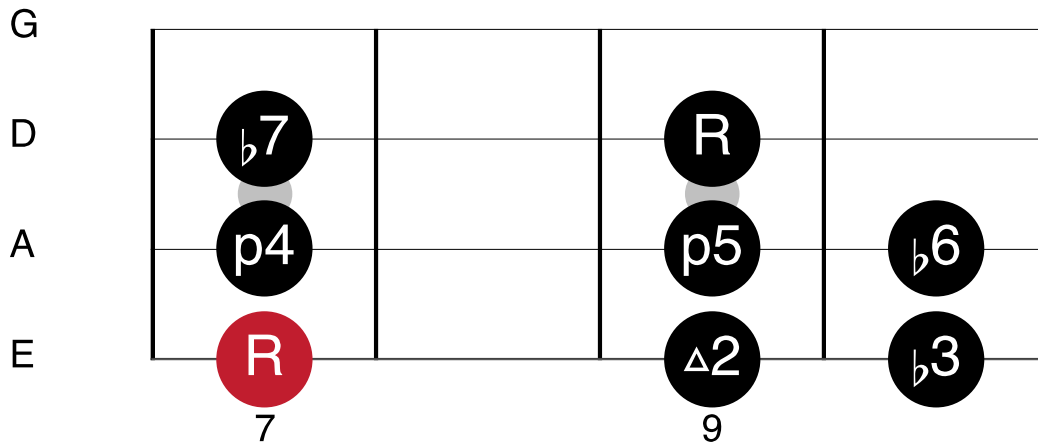

How To Play A Brilliant Blues Bass Solo

Here's the chart for this slow blues at 85BPM. You can make bass lines up over the included backing track or use it to solo with the scale shapes below.

B Natural Minor - the key of this blues

B Minor Pentatonic

B minor Blues Scale

All 5 Shapes Of B Minor Pentatonic