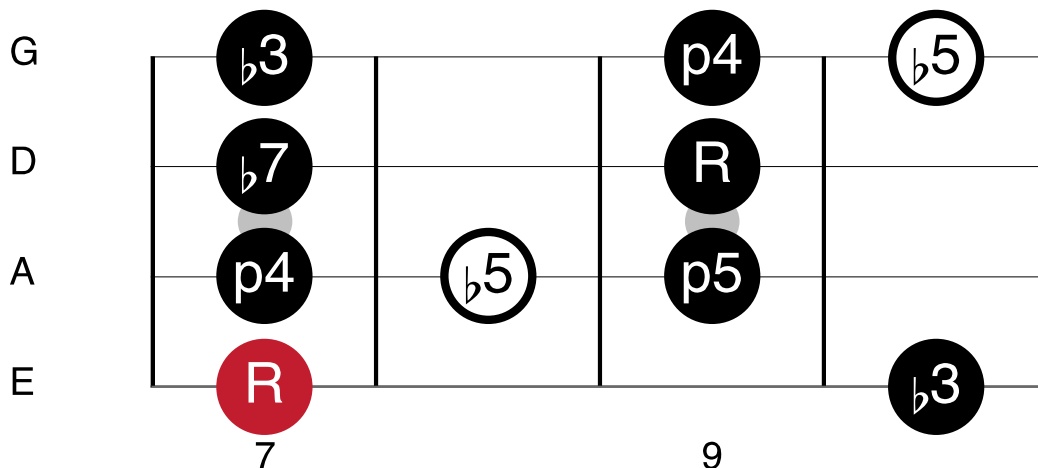

How To Play A Brilliant Blues Bass Solo

Here's the chart for this slow blues at 85BPM. You can make bass lines up over the included backing track or use it to solo with the scale shapes below.

B Natural Minor - the key of this blues

B Minor Pentatonic

B minor Blues Scale

All 5 Shapes Of B Minor Pentatonic