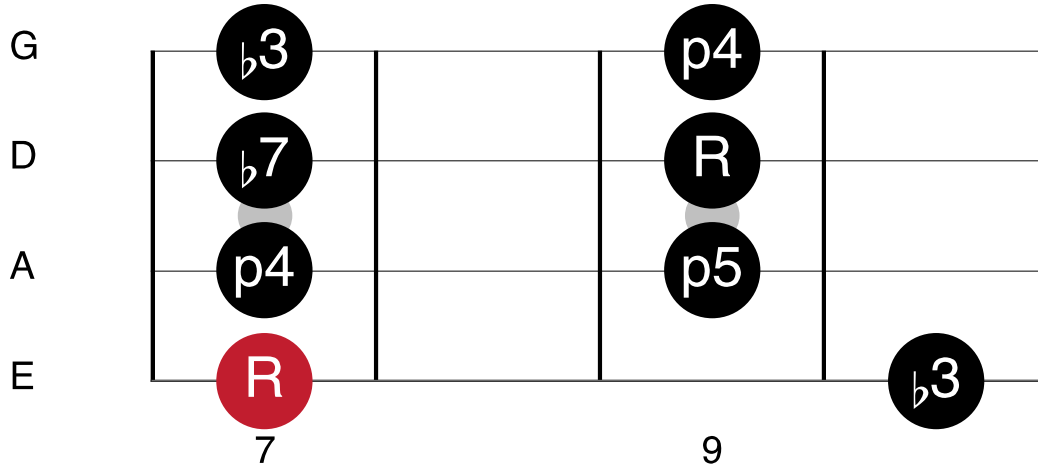

How To Play A Brilliant Blues Bass Solo

Here's the chart for this slow blues at 85BPM. You can make bass lines up over the included backing track or use it to solo with the scale shapes below.

B Natural Minor - the key of this blues

B Minor Pentatonic

B minor Blues Scale

All 5 Shapes Of B Minor Pentatonic