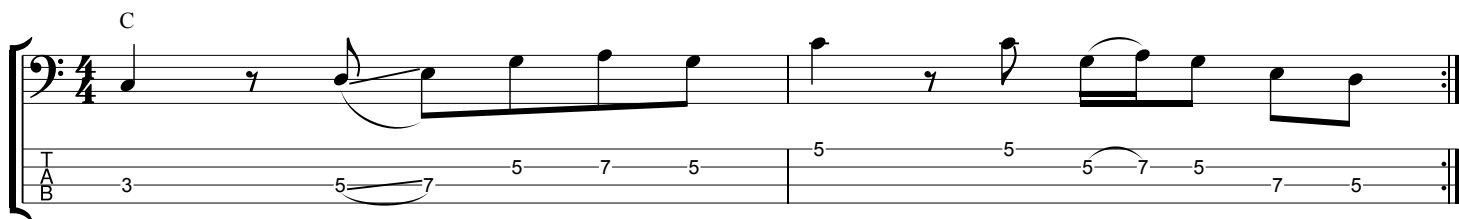

Duck Dunn Style Bass Line

This is a groove from my book RnB, Soul & Motown Style Basslines. You can buy it on Amazon or see the buying options on my store on the site (PDF, Kindle, paperback).

Below is the C Major Pentatonic scale which the bass line (and many soul bass lines) is built from. Learn it off by heart.

Major Pentatonic scale (C)

To Practise

- Work the groove up to around 118BPM
- Use a metronome or drumbeat to work on timing
- Memorise the major pentatonic scale
- Make sure you understand the interval structure
- Make up fills and embellishments around the main line using the scale