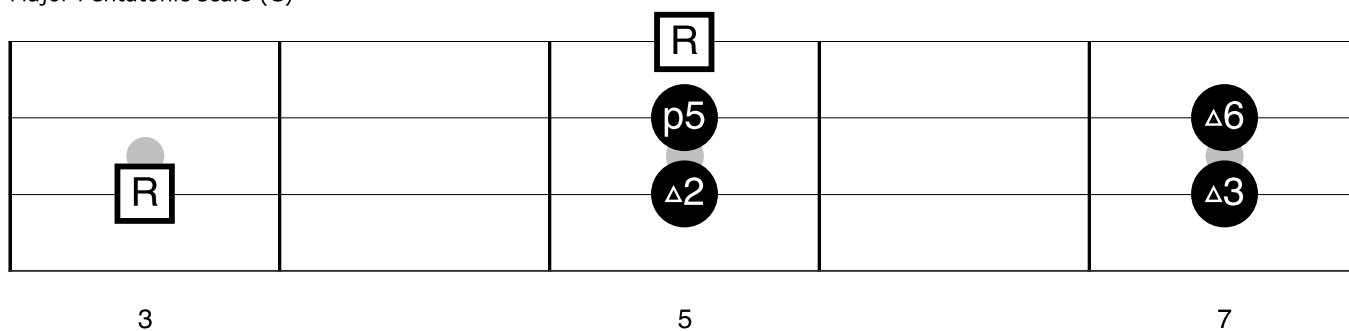

Duck Dunn Style Bass Line

This is a groove from my book RnB, Soul & Motown Style Basslines. You can buy it on Amazon or see the buying options on my store on the site (PDF, Kindle, paperback).

Below is the C Major Pentatonic scale which the bass line (and many soul bass lines) is built from. Learn it off by heart.

Major Pentatonic scale (C)

To Practise

- Work the groove up to around 118BPM
- Use a metronome or drumbeat to work on timing
- Memorise the major pentatonic scale
- Make sure you understand the interval structure
- Make up fills and embellishments around the main line using the scale